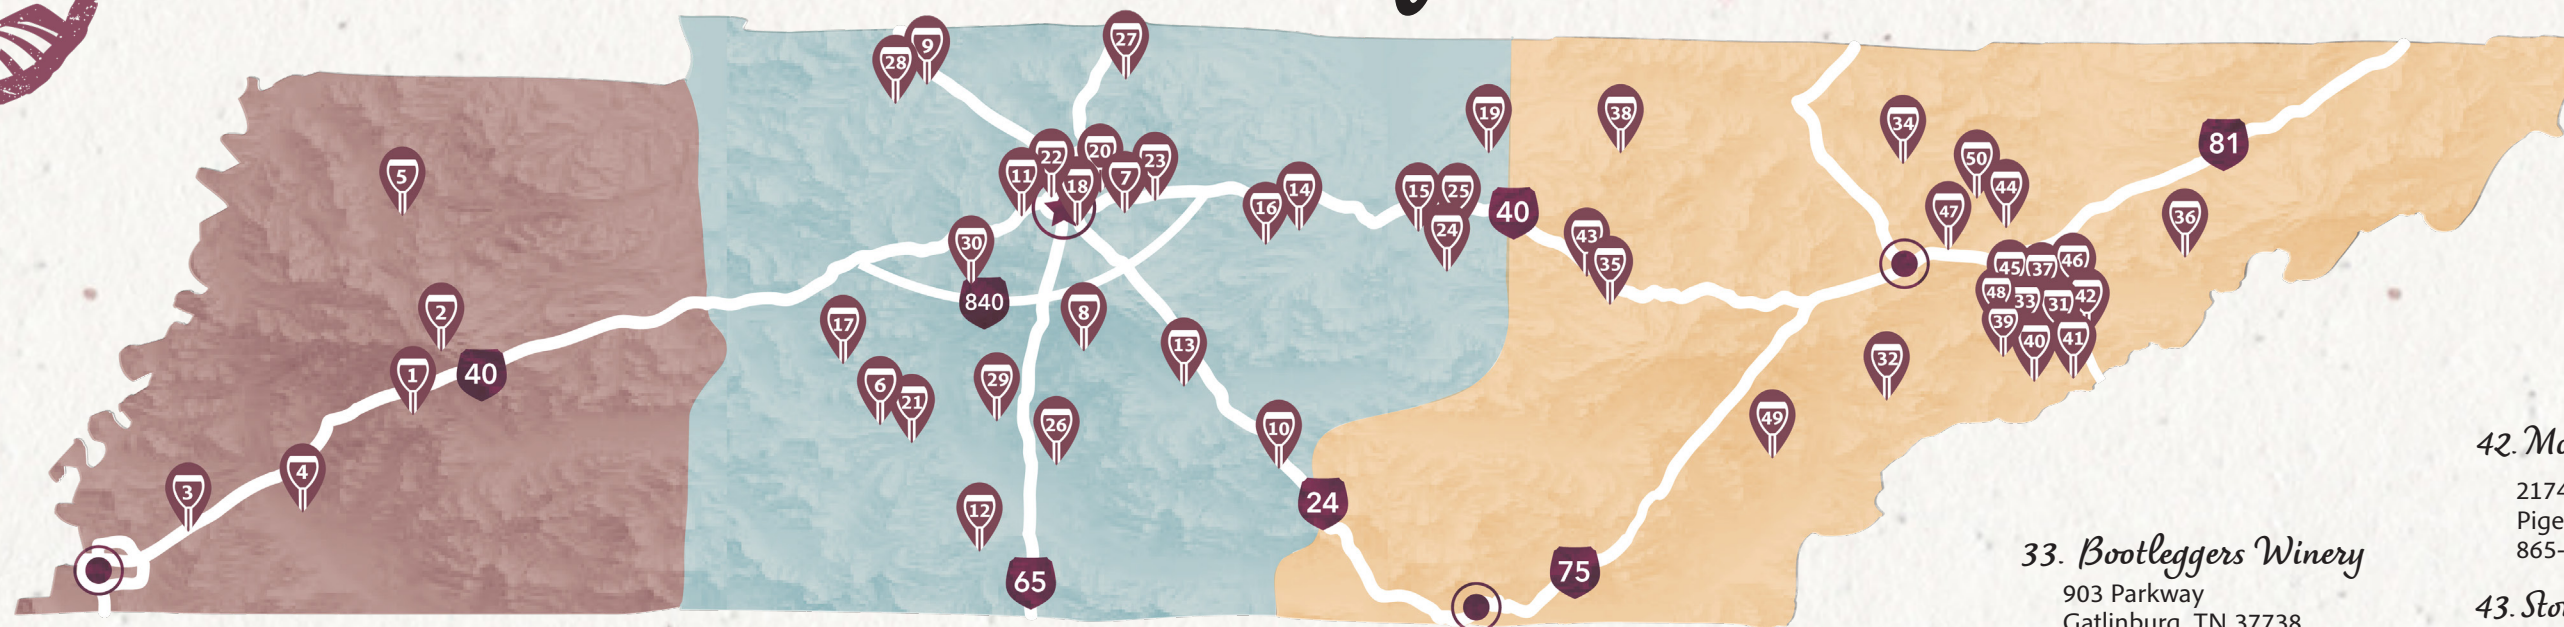

Wineries of Tennessee

For winery hours, please call or visit the individual winery website. You can visit TennesseeWines.com/Wineries or scan the QR code for a digital directory.

We grow memories
**ON THE TENNESSEE
GRAPEVINE.**

West Tennessee

1. *Century Farm Winery*
  1548 Lower Brownsville Rd.
  Jackson, TN 38301
  731-424-7437
2. *Crown Winery*
  3638 E. Mitchell St.
  Humboldt, TN 38343
  731-784-8100
3. *Delta Blues Winery*
  6585 Stewart Rd.
  Lakeland, TN 38002
  901-829-4685
4. *De Terra Vineyard & Wines*
  605 Joyner's Campground Dr.
  Somerville, TN 38068
  901-465-7937
5. *White Squirrel Winery*
  4385 45 W
  Kenton, TN 38233
  731-796-1713

Middle Tennessee

6. *Amber Falls Winery & Cellars*
  794 Ridgetop Rd.
  Hampshire, TN 38461
  931-285-0088
7. *Amber Falls Winery Tasting Room*
  349 Opry Mills Dr. #751A
  Nashville, TN 37214
  615-307-8560
8. *Arrington Vineyards*
  6211 Patton Rd.
  Arrington, TN 37014
  615-395-0102
9. *Beachaven Vineyards & Winery*
  1100 Dunlop Ln.
  Clarksville, TN 37040
  931-645-8867
10. *Beans Creek Winery*
  426 Ragsdale Rd.
  Manchester, TN 37355
  931-723-2294
11. *Belle Meade Winery*
  5025 Harding Pk.
  Nashville, TN 37205
  615-356-6164

12. *Big Creek Winery*
  1900 Crescentview Rd.
  Pulaski, TN 38478
  931-309-6987
13. *Big Creek Winery Christiana*
  7027 Main St.
  Christiana, TN 37037
  615-785-2124
14. *Cellar 53*
  115 Oak View Drive E
  Brush Creek, TN 38547
  615-934-3353
15. *Del Monaco Winery*
  600 Lance Dr.
  Baxter, TN 38544
  931-858-1177
16. *Del Monaco Winery Watertown*
  131 Depot St.
  Watertown, TN 37184
  615-697-8099
17. *Grinder's Switch Winery*
  2119 Hwy 50 West Loop
  Centerville, TN 37033
  931-729-3690
18. *Grinder's Switch Winery at Marathon Village*
  1310 Clinton St. #125
  Nashville, TN 37203
  615-679-0646

19. *Holly Ridge Winery*
  486 O'Neal Rd.
  Livingston, TN 38570
  931-823-8375
20. *Honeytree Meadery*
  918 Woodland St.
  Nashville, TN 37206
  731-418-5053
21. *Natchez Hills Winery*
  109 Overhead Bridge Rd.
  Hampshire, TN 38461
  931-285-2500
22. *Natchez Hills Winery at The Market*
  900 Rosa L. Parks Blvd.
  Nashville, TN 37208
  615-598-1862
23. *Natchez Hills Winery at The Hermitage*
  4580 Rachel's Ln.
  Hermitage, TN 37076
  931-285-2500
24. *Northfield Vineyards*
  515 Ray Cemetery Rd.
  Sparta, TN 38583
  931-761-9463
25. *Paris Winery*
  701 East Spring St.
  Cookeville, TN 38501
  931-646-0897

26. *Pickers Creek Winery*
  1986 New Columbia Hwy.
  Lewisburg, TN 37091
  615-969-1013
27. *Sumner Crest Winery*
  5306 Old Hwy 52
  Portland, TN 37148
  615-325-4086
28. *Trazo Meadery*
  116 Franklin St.
  Clarksville, TN 37040
  931-255-9421
29. *Vintage Winery*
  616 N Main St.
  Columbia, TN 38401
  931-548-2477
30. *Wines in the Fork*
  4165 Old Hillsboro Rd.
  Franklin, TN 37064
  615-614-3555

East Tennessee

31. *Apple Barn Winery & Cider House*
  220 Apple Valley Rd.
  Sevierville, TN 37862
  865-428-6850
32. *Blue Goose Vineyards*
  3334 Old Niles Ferry Rd.
  Maryville, TN 37803
  865-456-7815